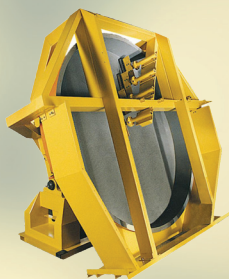

POINTING the Way to Renewable **PROFITS**

Disc Pelletizer