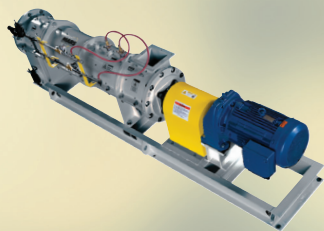

Biochar Pin Mixer

Pelletizing Biochar for Growth and Innovation

Mars Mineral's Biochar Pin Mixer and Disc Pelletizer transform pyrolyzed biomass into precision-engineered pellets, optimized for agricultural, industrial and environmental end use. With decades of process engineering experience, we deliver efficient, reliable solutions that power the circular economy.

Contact msylvester@marsmineral.com or call 724-538-3000 to learn more.